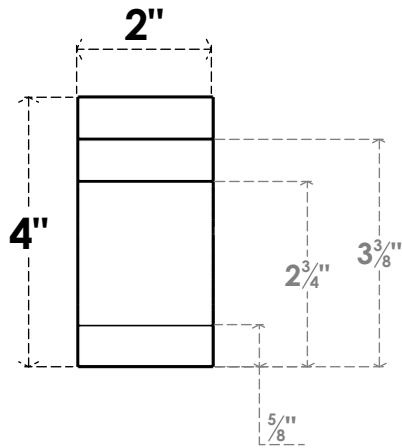

ITEM NUMBER: RFTURS020X04000X36000X004MED00RCPR

2"W X 4"H X 36"L TIMBERTHANE ROUGH CEDAR MEDITERRANEAN FAUX WOOD SOLID RAFTER TAIL, 4"L END, PRIMED TAN

SIDE PROFILE

FRONT PROFILE

ISOMETRIC

GENERATED DATE : 03/02/2023