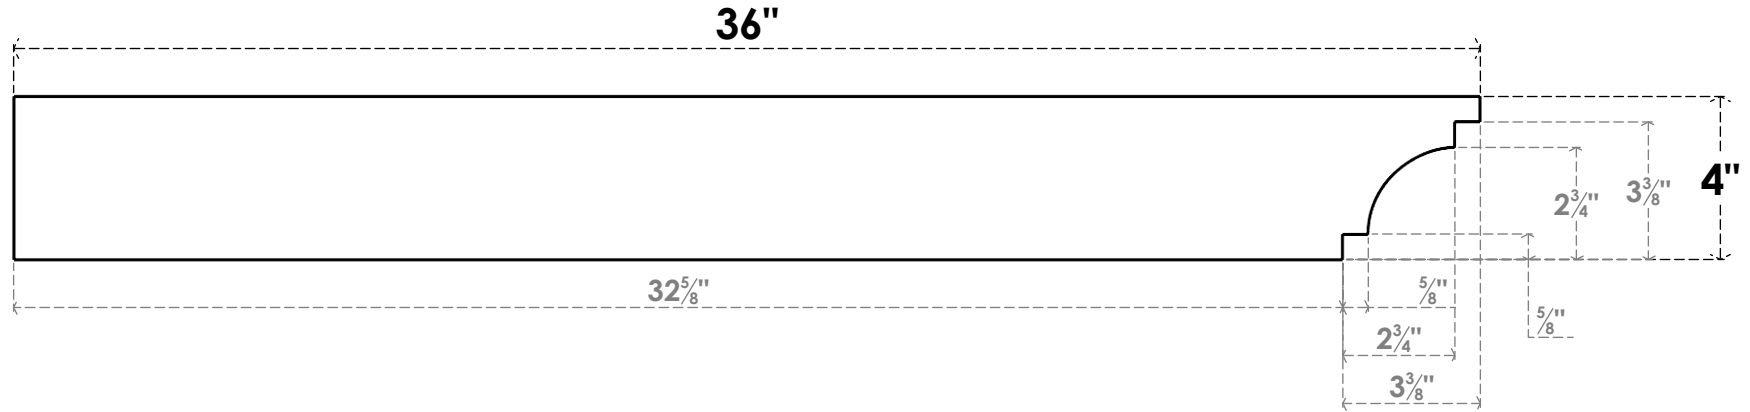

ITEM NUMBER: RFTURS020X04000X36000X004MED00RCPR

2"W X 4"H X 36"L TIMBERTHANE ROUGH CEDAR MEDITERRANEAN FAUX WOOD SOLID RAFTER TAIL, 4"L END, PRIMED TAN

SIDE PROFILE

FRONT PROFILE

ISOMETRIC

GENERATED DATE : 03/02/2023